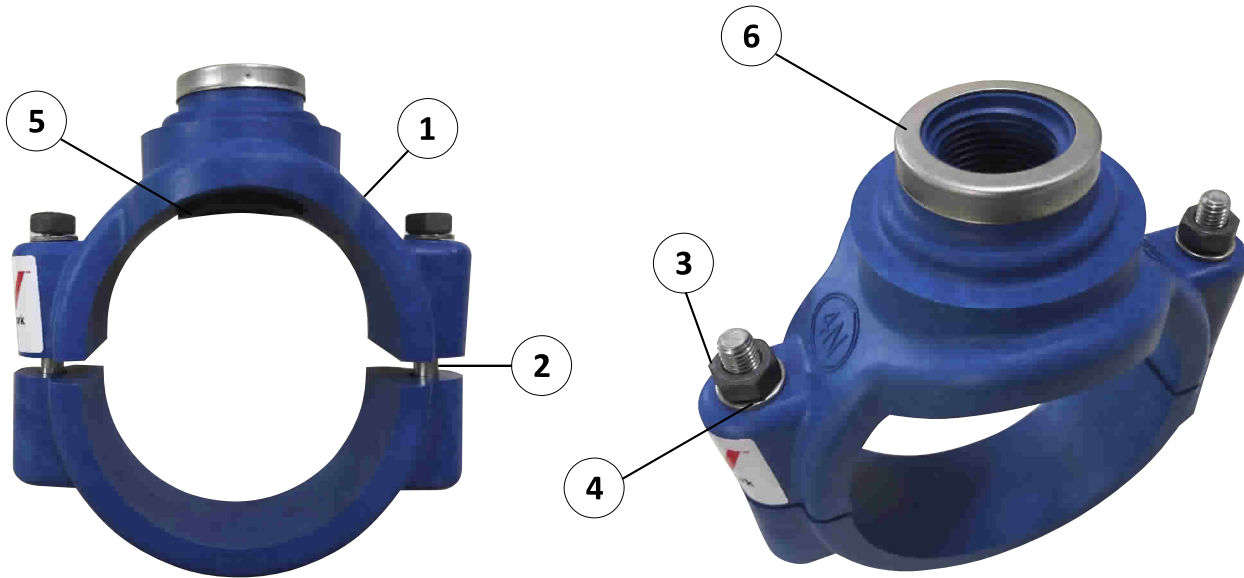

WATER TAPPING BANDS

4N Tapping Bands are suitable for a multitude of pipes with numerous benefits. They are precision moulded in a high grade, engineered plastic with Grade 316 stainless steel bolts and nuts coated in a specially formulated anti galling compound.

FEATURES

- Manufactured from high quality, glass reinforced Noryl resin
- Grade 316 Stainless Steel nuts and bolts
- Nuts are coated with anti galling compound
- The E-Lip seal requires low bolt torque to be effective, therefore reduces point loading on the pipe
- Colour coded to match pipe types for easy field identification
- Easy to install
- 4N Tapping Bands are available to suit pipes from 40 to 315mm and are available with a 20, 25, 32, 40 and 50mm BSP threaded off-take
- 4N Tapping Bands have Water Service Association of Australia (WSAA) appraisal and carry the Watermark certification.

TECHNICAL DATA

Size Range:	White PVC Pipe: DN40 - DN300 Blue PVC Pipe/Ductile Iron: DN100 - DN300 PE (Polyethylene) Pipe: DN63 - DN315
Pressure Rating:	1600kPa
Temperature Range:	-40°C to 70°C
Product Standards:	AS/NZS 4793:2020 - Mechanical Tapping Bands for waterworks purposes.

APPLICATIONS

4N Tapping Bands are engineered for use above or below ground for the transfer of potable water, recycled water and in the irrigation and utilities industries.

Series 2 shown (S2-TB10025)

PARTS and MATERIAL